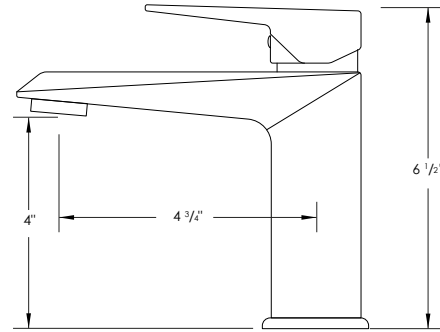

MONZA

B-120

SINGLE HANDLE BASIN BATHROOM FAUCET

DIMENSIONS

RECOMMENDED ACCESSORIES

D-700C D-701C
POP-UP DRAINS WITH OVERFLOW

HANDLE TYPE

LEVER

NUMBER OF HANDLE

1

CARTRIDGE MODEL

PREMIUM CERAMIC VALVE

SIZE: 35mm
STYLE: LEVER

CONTROL WATER TEMPERATURE

HOT AND COLD

FAUCET FINISH

POLISHED CHROME (C)

PRODUCT DIMENSIONS

Faucet Height (in)	6 1/2"
Spout Height (in)	4"
Spout Reach (in)	4 3/4"

CONFIGURATION

1-HOLE

3-HOLES

INSTALLATION

DESIGNED FOR EASY INSTALLATION.
INSTALLATION INSTRUCTION
INCLUDED IN THE BOX

DIMENSIONS DU PRODUIT

Hauteur du robinet (po)	6 1/2"
Hauteur du bec(po)	4"
Portée du bec (po)	4 3/4"

CONFIGURATION

1-TROU

3-TROUS

INSTALLATION

CONÇU POUR UNE INSTALLATION FACILE.
INSTRUCTIONS D'INSTALLATION INCLUSES DANS LA BOÎTE